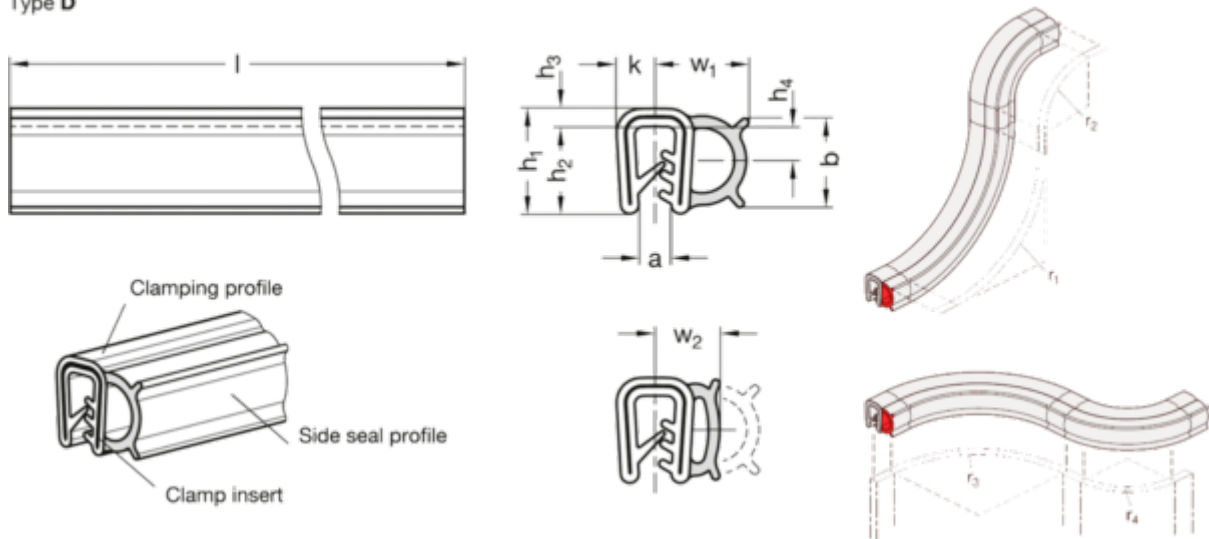

Article number: 202180EPDM115D50

Description: E+G Edge protection seal GN 2180-EPDM-11,5-D-50

## Measures

Type D

a	= 0.8 - 2.5	r1	= 30
b	= 8.75	r2	= 40
h1	= 11.5	r3	= 80
h2	= 9	r4	= 40
h3	= 2.5	w1	= 8.5
h4	= 3.75	w2 up to 50%	= 6.75
l (Meter)	= 50	Weight in (g)	= 5600
k	= 4		